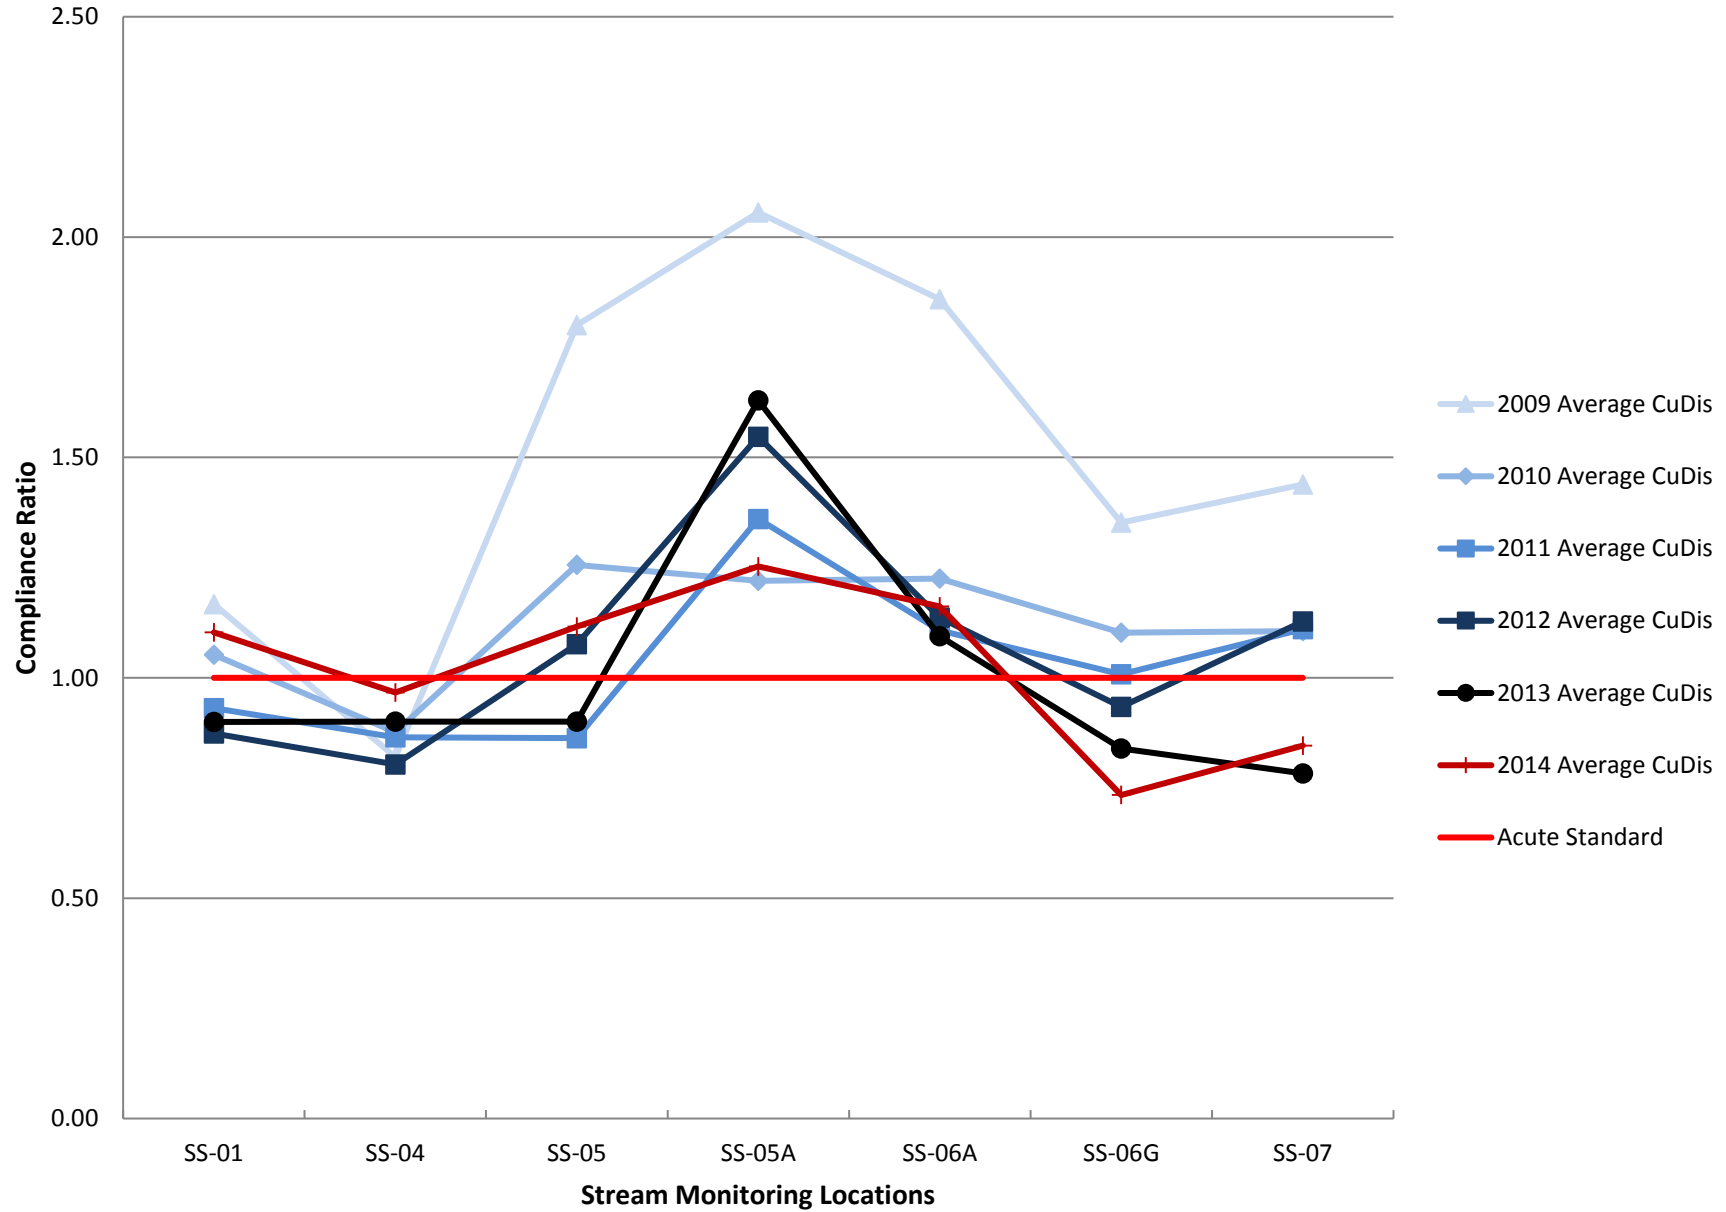

2009-2014 Dissolved Copper Average Compliance Ratios (Wet Weather)

2009-2014 Total Recoverable Copper Average Compliance Ratios (Wet Weather)