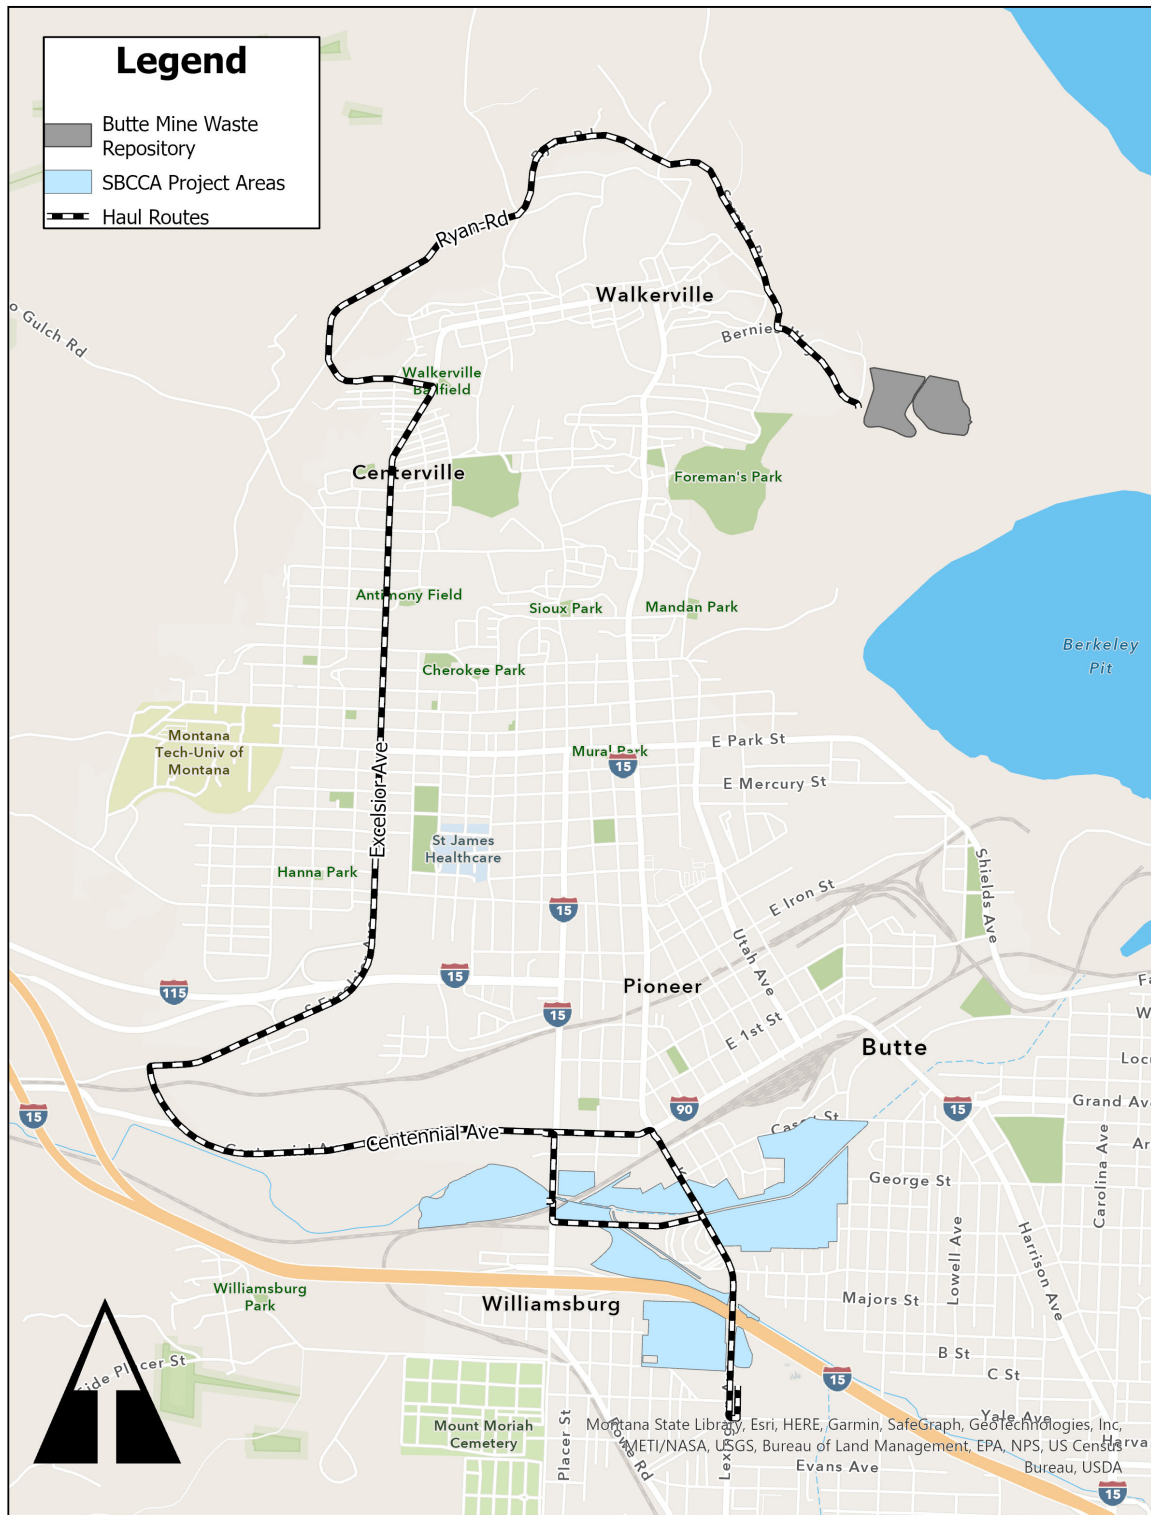

Silver Bow Creek Conservation Area project sites to Butte Mine Waste Repository Haul Route

For additional BPSOU information, please visit www.bpsou.com.